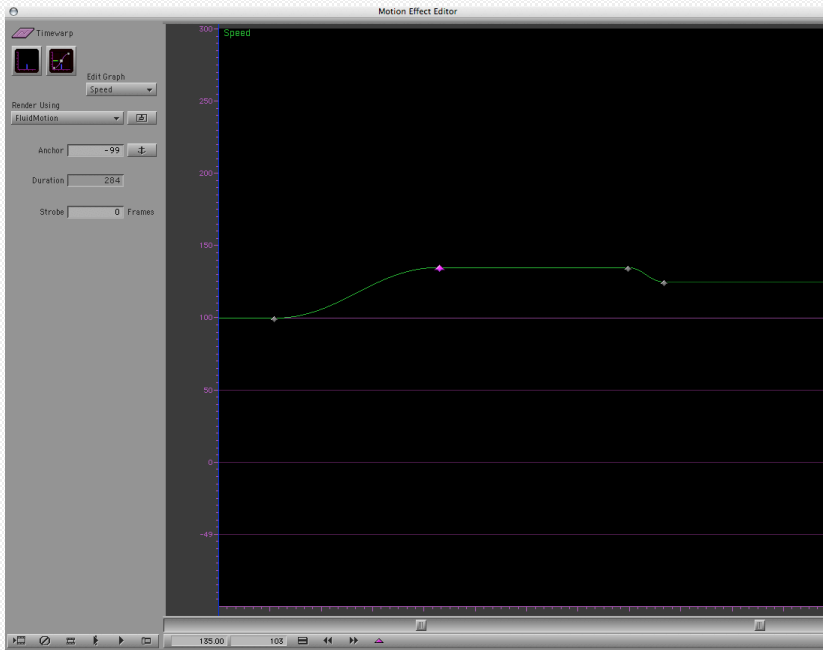

2-7*

352

8 / 8

3/6/2008

TC In/Out

15:06:23:13

KN In/Out

EL 61 4913-7360+05

22+00

Tape 131

15:06:38:05

7382+04

14:16

Labroll 000455

Data Entry

Input/Output

Scan = Output Speed

Scan	=	Output	Speed
1) 001	=	001	100%
2) 027	=	027	100%
3) 117	=	104	135%
4) 236	=	192	135%
5) 258	=	209	135%
)	=		

Scan Order OPT_BAR_002

Turnover 001

Created By Evan Schiff

Modified By papa